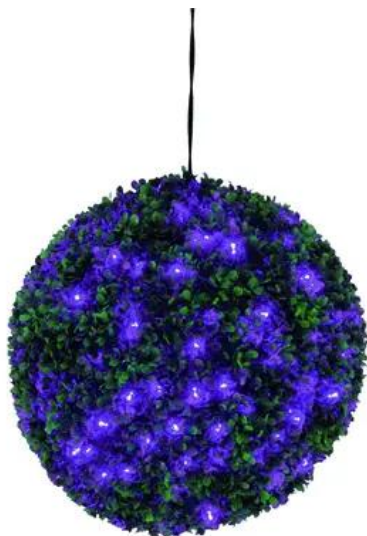

EUROPALMS Boxwood ball with purple LEDs, artificial, 40cm

Beautiful, decorative indeciduous polyethylene box tree ball with LEDs

Art. No.: 82606958

GTIN: 4026397366495

The article is no longer in our assortment.

Features:

- Extravagant decoration, ideal for home and garden
- 200 long-life LEDs (available in different colors)
- Ready for connection with outdoor power cord (IP44)
- 200 powerful LEDs purple/violet
- Control via plug and play
- Suitable for outdoor use IP44

Logistic

EAN / GTIN: 4026397366495

Weight: 2,30 kg

Length: 0.41 m

Width: 0.41 m

Height: 0.41 m

Technical specifications:

Power supply:	230 V AC, 50 Hz
Power consumption:	5,00 W
IP classification:	IP44
Power connection:	Fixed power supply cord with safety plug
LED type:	200 x purple/violet
Control:	Plug and play
Standing/fixation:	Loop (rope)
Color:	Green
Foliage:	Material: PE ND polyethylene
Dimensions:	Height: 40 cm Diameter: Ø 40 cm