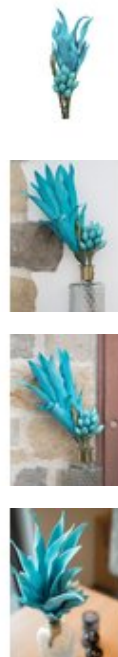

EUROPALMS Magic Yucca Branch (EVA), artificial, turquoise, 105cm

Decorative twig that sets color accents

Art. No.: 82532002

GTIN: 4026397598353

List price: 7.74 €

incl. 19% VAT.

Features:

- Flexible
- Suitable for outdoor use
- With turquoise-colored lifelike leaves
- approx. 1 turquoise-colored beautifully flowers
- High quality

Logistic

EAN / GTIN: 4026397598353

Weight: 0,12 kg

Length: 0.76 m

Width: 0.13 m

Height: 0.13 m

Technical specifications:

Construction:	Flexible
Standing/fixation:	Without
Material:	EVA soft plast
Color:	Turquoise
Flowers:	Pieces: approx. 1 pc/pcs Color: turquoise P(material:)EVA soft plast
Buds each:	1 pc/pcs
Decor style:	Tropics
Dimensions:	Length: 1,05 m
Weight:	110 g