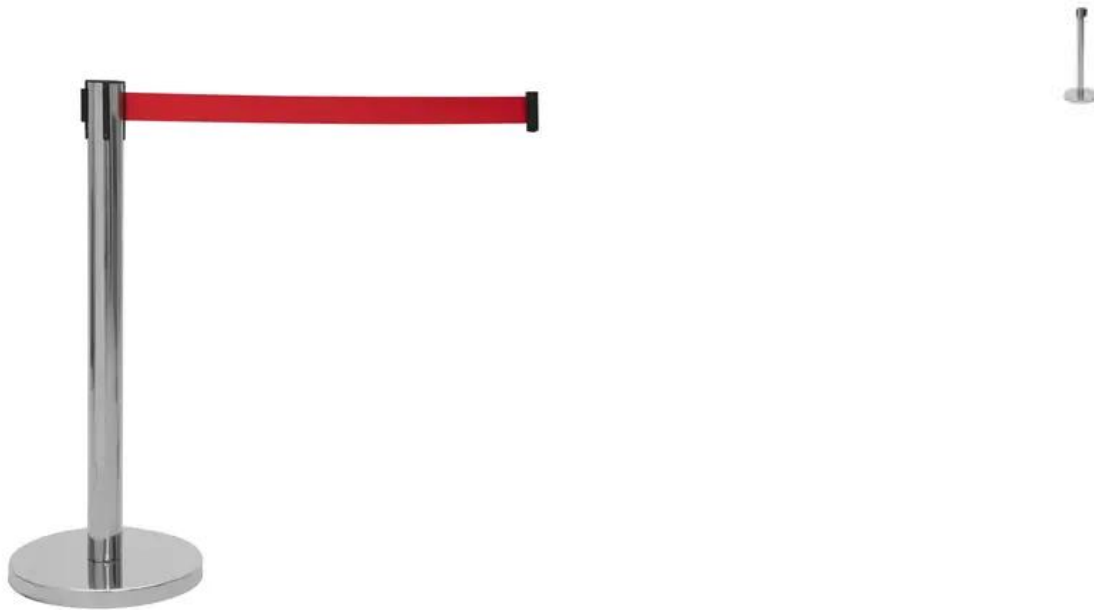

### Features:

- With self-rolling strap system
- To create guide systems, for example waiting lines etc.
- Post and base cover made of stainless steel
- For application areas such as: Wedding/gala/events

### Technical specifications:

Bottom plate:	Ø 35 cm
Strap length:	2.9 m
Dimensions:	Height: 90 cm
Weight:	6.68 kg

### EUROLITE Barrier System tube with Retractable red Belt

Strap length:	2.9 m
Dimensions:	Height: 85 cm Diameter: Ø 6.20 cm
Weight:	0.71 kg

**EUROLITE Barrier System base plate**

Weight: 5.65 kg

---

**EUROLITE Barrier System cover for base**

Color: Silver

---

Dimensions: Diameter: Ø 35 cm

---

Weight: 0.32 kg

---

**Scope of delivery:**

---