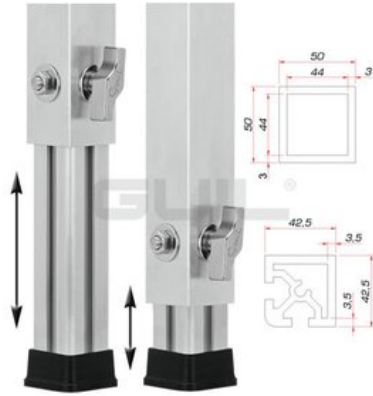

## GUIL PTA-440/70-120 Telescopic Foot

Variable foot for TM-440 stage element

Art. No.: 8070288G

GTIN: 4026397481457

**List price: 104.6 €**

incl. 19% VAT.

### Features:

- Adjustable height
- Made in Europe
- For further information about this product, please refer to the Data Sheet under "Downloads"

### Logistic

EAN / GTIN: 4026397481457

Weight: 2,36 kg

Length: 0.68 m

Width: 0.05 m

Height: 0.05 m

### Technical specifications:

Height: Maximum: 120 cm  
Minimum: 70 cm

Material: Aluminum

Material thickness: 3 mm

Dimensions: Length: 5 cm  
Width: 5 cm  
Height: 67,5 cm

Weight: 2,35 kg