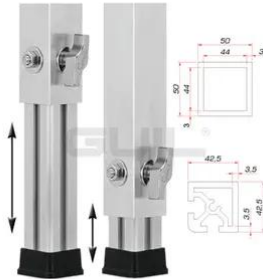

## PTA-440/60-100 Telescopic Foot

Variable foot for TM-440 stage element

**Art. No.: 8070288F**

GTIN: 4026397475791

### Features:

- Adjustable height
- Made in Europe
- For further information about this product, please refer to the Data Sheet under "Downloads"