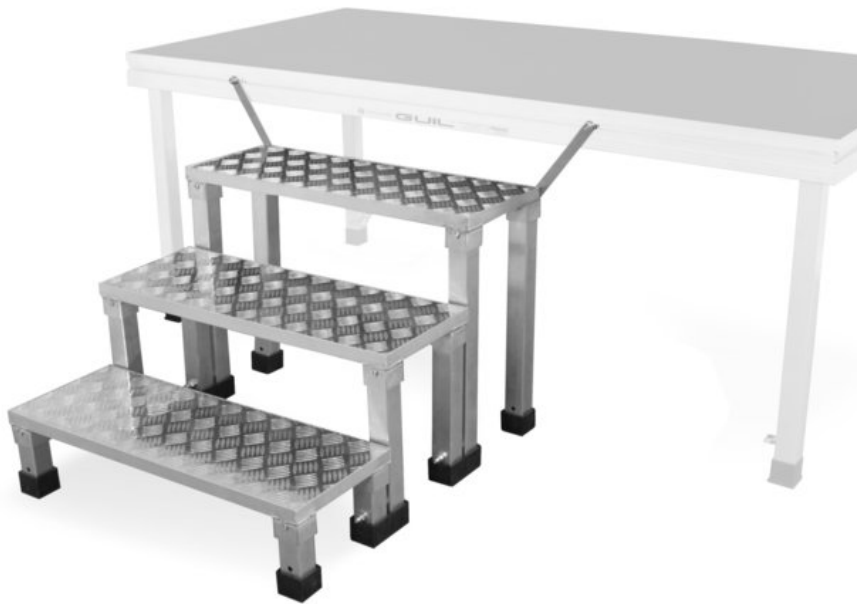

GUIL ECD-20-60 2 steps modular system

Art. No.: 80702868

GTIN: 4026397681130

List price: 593.81 €

incl. 19% VAT.

Features:

- Made in Europe
- Package contents**
- 1 x connection Set

Logistic

EAN / GTIN: 4026397681130

Weight: 21,90 kg

Length: 0.86 m

Width: 0.27 m

Height: 0.33 m

Technical specifications:

Stairs:	Number: 3 Pcs.
	Tread width: 80 cm
	Tread depth: 30 cm
	Tread height: 20 cm

Dimensions:	Height: 60 cm
-------------	---------------

Weight:	21,00 kg
---------	----------