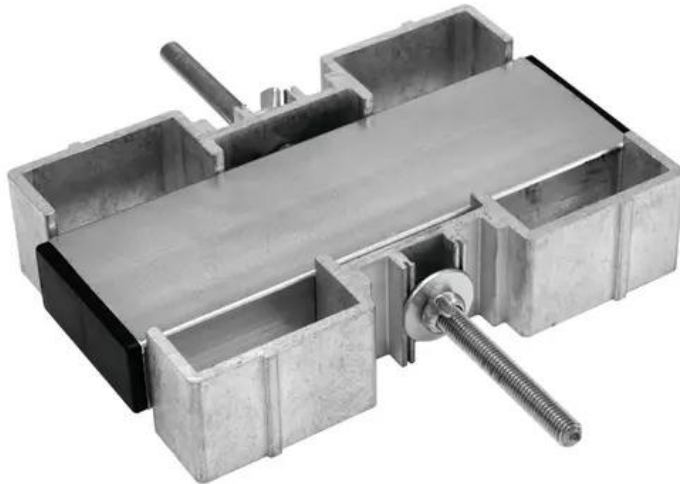

ALUTRUSS BE-1F4 Leg Clamp (4 legs)

Art. No.: 80702776

GTIN: 4026397629170

Features:

- Made in Europe

Technical specifications:

Attachment system:	60 mm x 60 mm
Dimensions:	Length: 21.5 cm Width: 28 cm Height: 4.5 cm
Weight:	1.04 kg

Logistic

EAN / GTIN: 4026397629170
Weight: 1,18 kg
Length: 0.29 m
Width: 0.23 m
Height: 0.06 m

Scope of delivery: