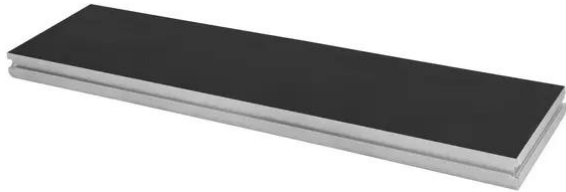

Stage element BE-1L 2x0.5m 500kg/m²

Outdoor stage element

Art. No.: 80702715

GTIN: 4026397761368

List price: 415.31 €
incl. 19% VAT.

Stage element BE-1L 2x0.5m 500kg/m²

Outdoor stage element

Art. No.: 80702715

GTIN: 4026397761368

Features:

- Aluminum frame 2 x 0.5 m
- Aluminum feet must be ordered separately
- Distributed load 500 kg/m²
- Suitable for outdoor use
- For application areas such as: Stage; rental
- TÜV Nord certified