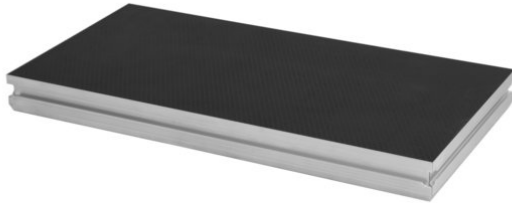

## Stage element BE-1 1x0,5m 750kg/m<sup>2</sup>

Outdoor stage element

**Art. No.: 80702709**

GTIN: 4026397657050

**List price: 343.91 €**  
incl. 19% VAT.

## Stage element BE-1 1x0,5m 750kg/m<sup>2</sup>

Outdoor stage element

**Art. No.: 80702709**

GTIN: 4026397657050

### Features:

- Aluminum frame 1 x 0.5 m
- With 20 mm strong birch multiplex cover
- Water-resistant for outdoor use
- Aluminum feet must be ordered separately
- Distributed load per m<sup>2</sup> 750 kg
- TÜV Nord certified