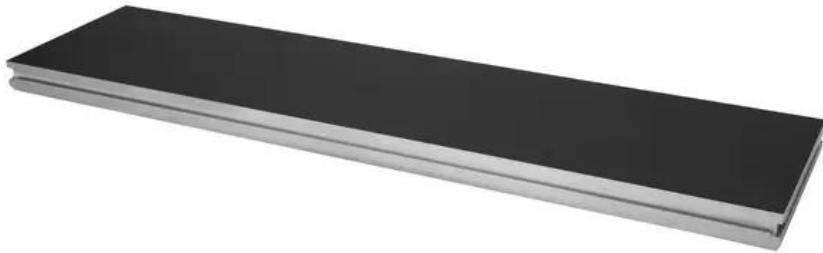

ALUTRUSS Stage Element BE-1 2x0.5m 750kg/m²

Outdoor stage element

Art. No.: 80702707

GTIN: 4026397657036

Features:

- Aluminum frame 2 x 0.5 m
- Aluminum feet must be ordered separately
- Distributed load 750 kg/m²
- Suitable for outdoor use
- TÜV Nord certified

Logistic

EAN / GTIN: 4026397657036

Weight: 21,50 kg

Length: 2.03 m

Width: 0.54 m

Height: 0.10 m

Bulky product

Technical specifications:

Distributed load: 750 kg/m²

Recording feet max.: 60 x 60 mm

Material: Birch multiplex, 20 mm

Dimensions: Length: 200 cm

Width: 50 cm

Weight: 20.10 kg

Scope of delivery: