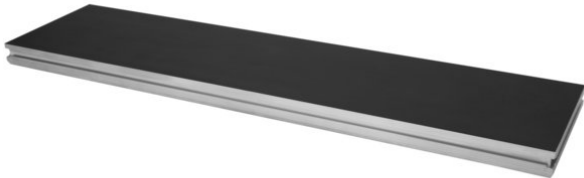

Stage element BE-1 2x0,5m 750kg/m²

Outdoor stage element

Art. No.: 80702707

GTIN: 4026397657036

List price: 498.61 €
incl. 19% VAT.

Stage element BE-1 2x0,5m 750kg/m²

Outdoor stage element

Art. No.: 80702707

GTIN: 4026397657036

Features:

- Aluminum frame 2 x 0.5 m
- With 20 mm strong birch multiplex cover
- Water-resistant for outdoor use
- Aluminum feet must be ordered separately
- Distributed load per m² 750 kg
- TÜV Nord certified