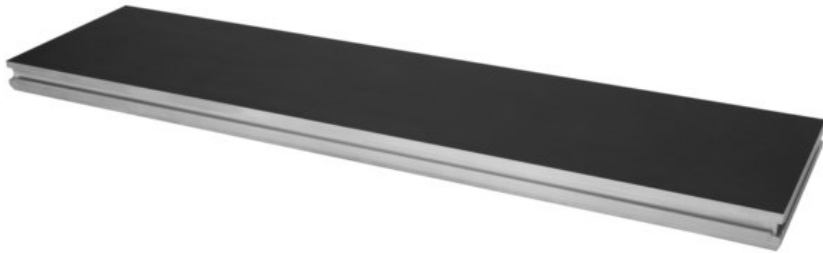

ALUTRUSS Stage element BE-1 2x0,5m 750kg/m²

Outdoor stage element

Art. No.: 80702707

GTIN: 4026397657036

List price: 498.61 €

incl. 19% VAT.

Features:

- Aluminum frame 2 x 0.5 m
- With 20 mm strong birch multiplex cover
- Water-resistant for outdoor use
- Aluminum feet must be ordered separately
- Distributed load per m² 750 kg
- TÜV Nord certified

Logistic

EAN / GTIN: 4026397657036

Weight: 21,50 kg

Length: 2.03 m

Width: 0.54 m

Height: 0.10 m

Bulky product

Technical specifications:

Distributed load: 750 kg/m²

Recording feet max.: 60 x 60 mm

Dimensions: Length: 2 m
Width: 50 cm

Weight: 20,10 kg