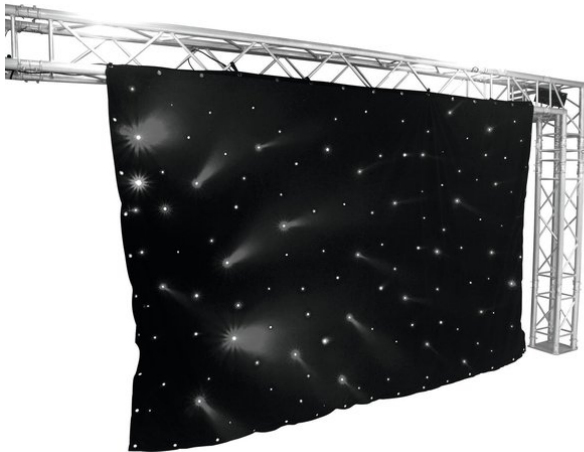

eurolite®

CRT-120 LED-Curtain 6400K

LED curtain with 120 cold white LEDs and compatible DMX controller (3 x 2 m)

Art. No.: 80503410
GTIN: 4026397417340

The article is no longer in our assortment.

eurolite®

CRT-120 LED-Curtain 6400K

LED curtain with 120 cold white LEDs and compatible DMX controller (3 x 2 m)

Art. No.: 80503410
GTIN: 4026397417340

Features:

- Black curtain with 120 white 5 mm LEDs (6400 K)
- Easy installation via seamed edge with 20 mm eyelets in 20 cm distances
- Operating modes: full on, auto, sound-active, DMX512
- Sound-control via built-in microphone
- Different programs and strobe effect adjustable
- Strobe effect with adjustable speed (1-12 flashes/sec)
- DMX512 control via regular DMX controller (occupies 8 channels)
- Several curtains can be linked via DMX512
- Water-repellent and flame-resistant
- Ready for connection with power plug and controller
- Ideal for stages, parties or mobile DJs
- Control via stand-alone; DMX
- Preprogrammed in LED PC-Control 512