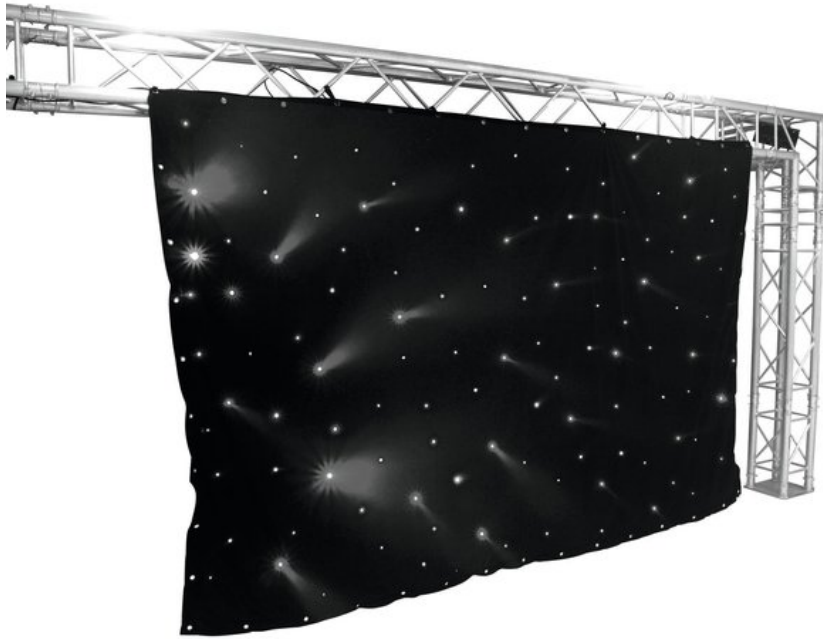

EUROLITE CRT-120 LED-Curtain 6400K

LED curtain with 120 cold white LEDs and compatible DMX controller (3 x 2 m)

Art. No.: 80503410

GTIN: 4026397417340

The article is no longer in our assortment.

Features:

- Black curtain with 120 white 5 mm LEDs (6400 K)
- Easy installation via seamed edge with 20 mm eyelets in 20 cm distances
- Operating modes: full on, auto, sound-active, DMX512
- Sound-control via built-in microphone
- Different programs and strobe effect adjustable
- Strobe effect with adjustable speed (1-12 flashes/sec)
- DMX512 control via regular DMX controller (occupies 8 channels)
- Several curtains can be linked via DMX512
- Water-repellent and flame-resistant
- Ready for connection with power plug and controller
- Ideal for stages, parties or mobile DJs
- Control via stand-alone; DMX
- Preprogrammed in LED PC-Control 512

Logistic

EAN / GTIN: 4026397417340

Weight: 5,00 kg

Length: 0.50 m

Width: 0.22 m

Height: 0.28 m

Technical specifications:

Power supply: 100-240 V AC, 50/60 Hz

Power consumption: 15,00 W

IP classification: IP20

Control: Stand-alone; DMX

Preprogrammed in: LED PC-Control 512

Dimensions: Width: 3 m

	Height: 2 m
Weight:	4,35 kg
DMX channels:	8
DMX connection:	3-pin XLR
Curtain connection:	5-pin DIN
LED number:	120
LED type:	5 mm
Sound-control:	via built-in microphone
Flash rate:	1-12 Hz
Curtain dimensions (W x H):	3 x 2 m
Curtain weight:	3.6 kg
Controller dimensions (L x W x H):	220 x 125 x 65 mm
Controller weight:	1 kg
Legal specifications	
Special product:	Not designed for household room illumination
Intended use:	Show effect lighting