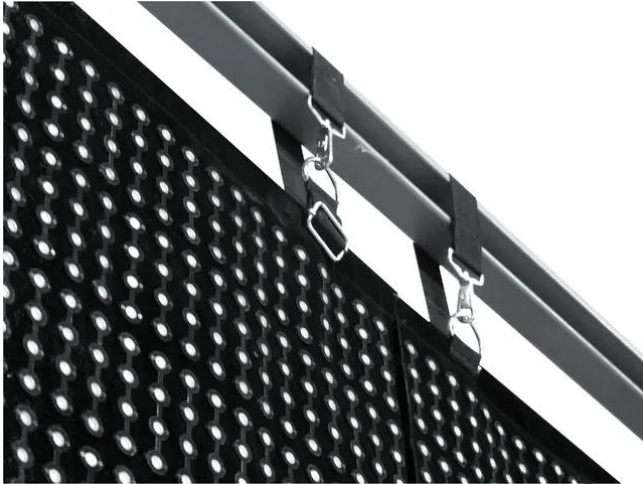

eurolite®

LSD-100 MK2 custom / per sqm

Custom sizes for LED soft displays of the LSD series

Art. No.: 80503201

GTIN: 4026397542493

eurolite®

LSD-100 MK2 custom / per sqm

Custom sizes for LED soft displays of the LSD series

Art. No.: 80503201

GTIN: 4026397542493

Features:

- Fully assembled LED soft displays produced according to your individual dimensions - contact our sales team!
- Production of model LSD-100 available in steps of 1.60 meters (equals 16 pixels)
- Maximum size 1280 x 1024 pixels
- For quick 2-man installation and uncomplicated transport, a size of up to 5 meters per display is recommended
- Price per square meter
- Available in black and white
- Regular delivery time by sea freight: about 9 weeks
- Short-term delivery by air freight: about 4 weeks
- For further information about this product, please refer to the Data Sheet under "Downloads"