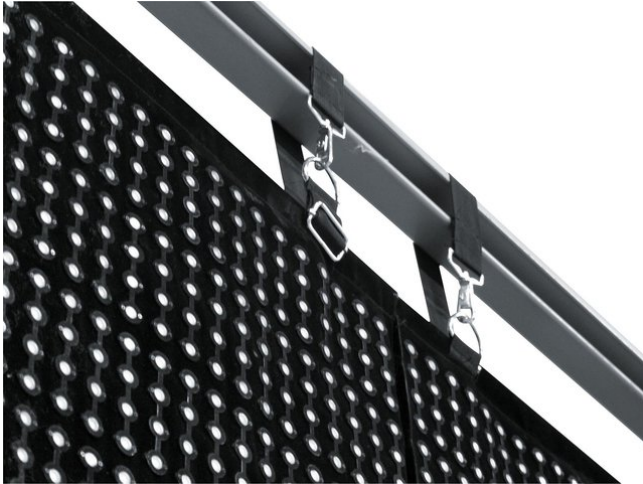

eurolite®

LSD-100 MK2 custom / per sqm

Custom sizes for LED soft displays of the LSD series

Art. No.: 80503201
GTIN: 4026397542493

The article is no longer in our assortment.

eurolite®

LSD-100 MK2 custom / per sqm

Custom sizes for LED soft displays of the LSD series

Art. No.: 80503201
GTIN: 4026397542493

Features:

- Fully assembled LED soft displays produced according to your individual dimensions - contact our sales team!
- Production of model LSD-100 available in steps of 1.60 meters (equals 16 pixels)
- Maximum size 1280 x 1024 pixels
- For quick 2-man installation and uncomplicated transport, a size of up to 5 meters per display is recommended
- Price per square meter
- Available in black and white
- Regular delivery time by sea freight: about 9 weeks
- Short-term delivery by air freight: about 4 weeks
- For further information about this product, please refer to the Data Sheet under "Downloads"