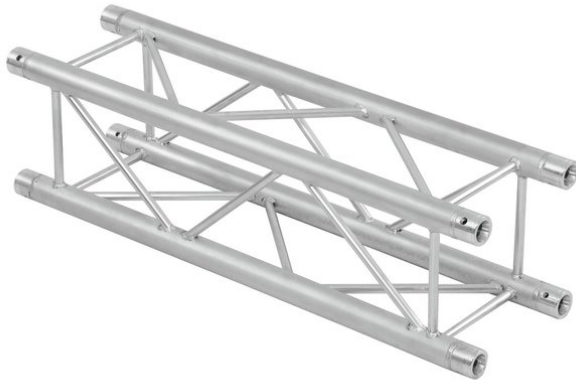

QUADLOCK QL-ET34-2000 4-way cross beam

4-point truss system

Art. No.: 60306758

GTIN: 4026397501698

List price: 303.45 €
incl. 19% VAT.

QUADLOCK QL-ET34-2000 4-way cross beam

4-point truss system

Art. No.: 60306758

GTIN: 4026397501698

Features:

- Strong EN-AW 6082 alloy for high loads
 - High-quality aluminum-tubes with 50 mm in diameter
 - Low weight
 - Distance center - center: 240 mm
 - Easy installation
 - Trusspipe: 50 mm
 - Made in Europe
 - For application areas such as: Theater; Trade fair and shop fitting; Clubs/dancing school
- Package contents
- 1 x Connection Set