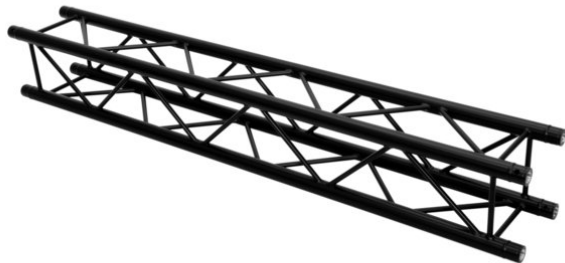

alutruss

QUADLOCK ROAD S6082-5000 4-Way Cross Beam

4-point truss system with black structured powder-coating

Art. No.: 60306360
GTIN: 4026397731514

List price: 1034.11 €
incl. 19% VAT.

All rights reserved. Subject to change without notice. Errors and omissions excepted.
Illustration only. Actual item may differ from photo.

alutruss

QUADLOCK ROAD S6082-5000 4-Way Cross Beam

4-point truss system with black structured powder-coating

Art. No.: 60306360
GTIN: 4026397731514

Features:

- Easy installation
 - Trusspipe: 50 mm
 - TÜV Süd certified
 - For application areas such as: Rental; theater; Trade fair and shop fitting; Clubs/dancing school
 - Made in Europe
- Package contents
- 1 x connection Set