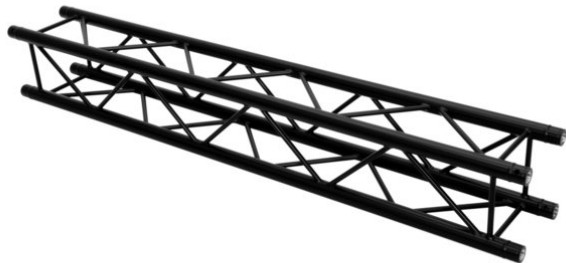

# alutruss

---

## QUADLOCK ROAD S6082-3000 4-Way Cross Beam

4-point truss system with black structured powder-coating

**Art. No.: 60306356**  
GTIN: 4026397731460

**List price: 653.31 €**  
incl. 19% VAT.

## QUADLOCK ROAD S6082-3000 4-Way Cross Beam

4-point truss system with black structured powder-coating

**Art. No.: 60306356**  
GTIN: 4026397731460

### Features:

---

- Easy installation
  - Trusspipe: 50 mm
  - TÜV Süd certified
  - For application areas such as: Rental; theater; Trade fair and shop fitting; Clubs/dancing school
  - Made in Europe
- Package contents
- 1 x connection Set