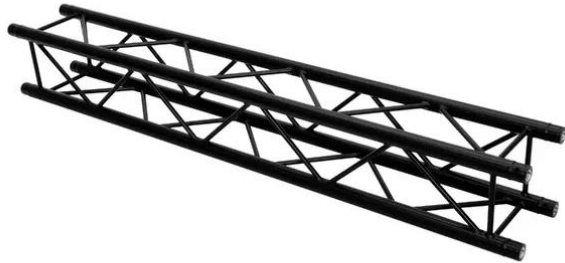

alutruss

QUADLOCK ROAD S6082-2500 4-way Cross Beam

4-point truss system with black structured powder-coating

Art. No.: 60306354

GTIN: 4026397731453

alutruss

QUADLOCK ROAD S6082-2500 4-way Cross Beam

4-point truss system with black structured powder-coating

Art. No.: 60306354

GTIN: 4026397731453

Features:

- Easy installation
- Trusspipe: 50 mm
- TÜV Süd certified
- Made in Europe
- For application areas such as: Rental; theater; Trade fair and shop fitting; clubs/dancing school