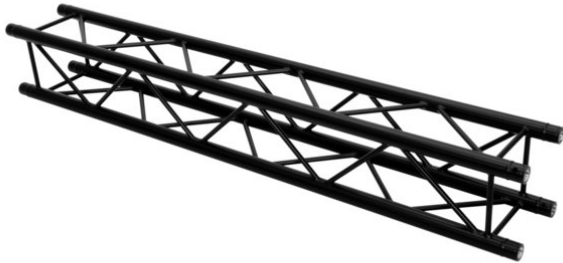

QUADLOCK ROAD S6082-2000 4-Way Cross Beam

4-point truss system with black structured powder-coating

Art. No.: 60306352

GTIN: 4026397731446

List price: 474.81 €
incl. 19% VAT.

QUADLOCK ROAD S6082-2000 4-Way Cross Beam

4-point truss system with black structured powder-coating

Art. No.: 60306352

GTIN: 4026397731446

Features:

- Quadlock 6082
 - Strong EN-AW 6082 alloy for high loads
 - Easy installation
 - High-quality aluminum-tubes with 50 mm in diameter
 - Trusspipe: 50 mm
 - Low weight
 - TÜV Süd certified
 - Distance center - center: 240 mm
 - For application areas such as: Rental; theater; Trade fair and shop fitting; mobile use
 - Made in Europe
- Package contents
- 1 x connection Set