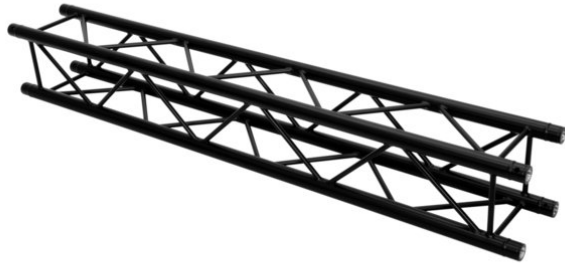

# alutruss

---

## QUADLOCK ROAD S6082-1500 4-Way Cross Beam

4-point truss system with black structured powder-coating

**Art. No.: 60306350**

GTIN: 4026397731439

**List price: 403.41 €**  
incl. 19% VAT.

---

All rights reserved. Subject to change without notice. Errors and omissions excepted.  
Illustration only. Actual item may differ from photo.

## QUADLOCK ROAD S6082-1500 4-Way Cross Beam

4-point truss system with black structured powder-coating

**Art. No.: 60306350**

GTIN: 4026397731439

### Features:

---

- Quadlock 6082
  - Strong EN-AW 6082 alloy for high loads
  - Easy installation
  - High-quality aluminum-tubes with 50 mm in diameter
  - Trusspipe: 50 mm
  - Low weight
  - TÜV Süd certified
  - Distance center - center: 240 mm
  - Made in Europe
  - For application areas such as: Rental; theater; Trade fair and shop fitting; Clubs/dancing school
- Package contents
- 1 x connection Set