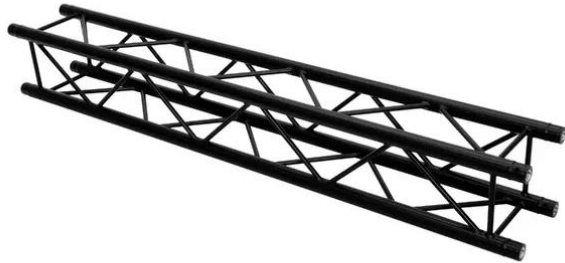

alutruss

QUADLOCK ROAD S6082-1000 4-way Cross Beam

4-point truss system with black structured powder-coating

Art. No.: 60306346

GTIN: 4026397731422

alutruss

QUADLOCK ROAD S6082-1000 4-way Cross Beam

4-point truss system with black structured powder-coating

Art. No.: 60306346

GTIN: 4026397731422

Features:

- Quadlock 6082
- Strong EN-AW 6082 alloy for high loads
- High-quality aluminum-tubes with 50 mm in diameter
- Low weight
- Distance center - center: 240 mm
- Easy installation
- Trusspipe: 50 mm
- TÜV Süd certified
- Made in Europe
- For application areas such as: Rental; theater; Trade fair and shop fitting; clubs/dancing school