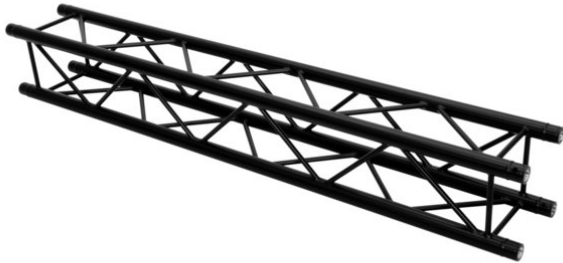

QUADLOCK ROAD S6082-1000 4-Way Cross Beam

4-point truss system with black structured powder-coating

Art. No.: 60306346

GTIN: 4026397731422

List price: 308.21 €
incl. 19% VAT.

QUADLOCK ROAD S6082-1000 4-Way Cross Beam

4-point truss system with black structured powder-coating

Art. No.: 60306346

GTIN: 4026397731422

Features:

- Quadlock 6082
- Easy installation
- Strong EN-AW 6082 alloy for high loads
- Trusspipe: 50 mm
- TÜV Süd certified
- High-quality aluminum-tubes with 50 mm in diameter
- For application areas such as: Rental; theater; Trade fair and shop fitting; Clubs/dancing school
- Low weight
- Distance center - center: 240 mm
- Made in Europe
- Package contents
- 1 x connection Set