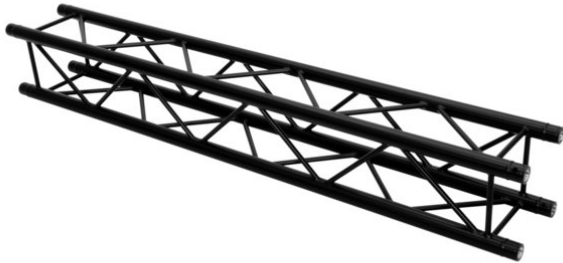

QUADLOCK ROAD S6082-500 4-Way Cross Beam

4-point truss system with black structured powder-coating

Art. No.: 60306344

GTIN: 4026397731415

List price: 224.91 €
incl. 19% VAT.

QUADLOCK ROAD S6082-500 4-Way Cross Beam

4-point truss system with black structured powder-coating

Art. No.: 60306344

GTIN: 4026397731415

Features:

- Quadlock 6082
 - Strong EN-AW 6082 alloy for high loads
 - Easy installation
 - High-quality aluminum-tubes with 50 mm in diameter
 - Trusspipe: 50 mm
 - Low weight
 - TÜV Süd certified
 - Distance center - center: 240 mm
 - For application areas such as: Rental; theater; Trade fair and shop fitting; Clubs/dancing school
 - Made in Europe
- Package contents
- 1 x connection Set