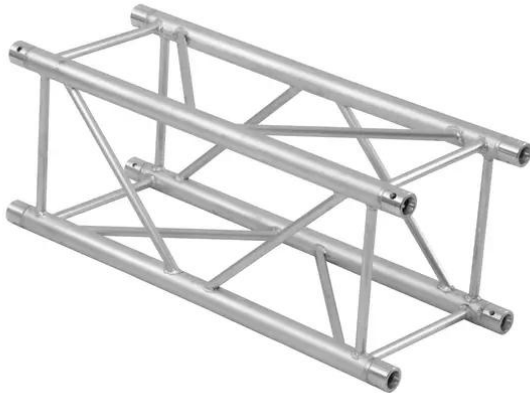

QUADLOCK GL400-3000 4-way Cross Beam

Art. No.: 6030629L
GTIN: 4026397577891

QUADLOCK GL400-3000 4-way Cross Beam

Art. No.: 6030629L
GTIN: 4026397577891

Features:

- Trusspipe: 50 mm
- Made in Europe
- For further information about this product, please refer to the Data Sheet under "Downloads"