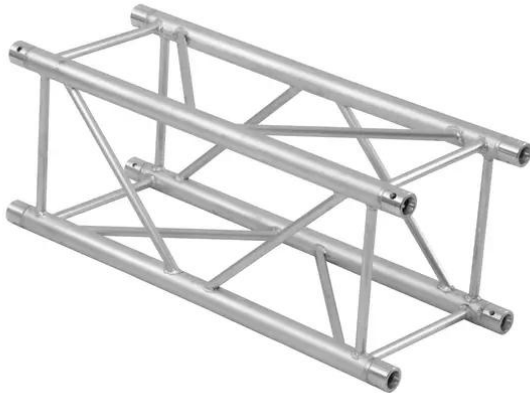

alutruss

QUADLOCK GL400-2000 4-way Cross Beam

Art. No.: 6030629G
GTIN: 4026397577877

alutruss

QUADLOCK GL400-2000 4-way Cross Beam

Art. No.: 6030629G
GTIN: 4026397577877

Features:

- Trusspipe: 50 mm
- Made in Europe
- For further information about this product, please refer to the Data Sheet under "Downloads"