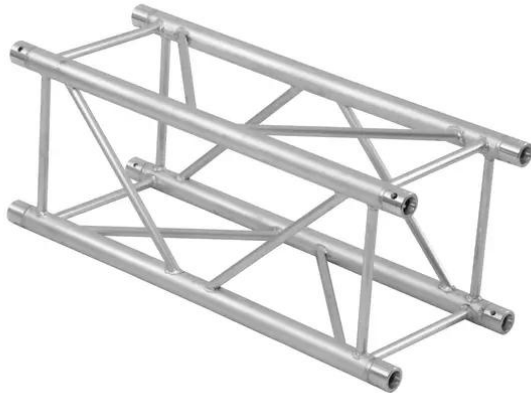

# alutruss

---

## QUADLOCK GL400-1500 4-way Cross Beam

**Art. No.:** 6030629E

GTIN: 4026397577860

### Features:

---

- Trusspipe: 50 mm
- Made in Europe
- For further information about this product, please refer to the Data Sheet under "Downloads"