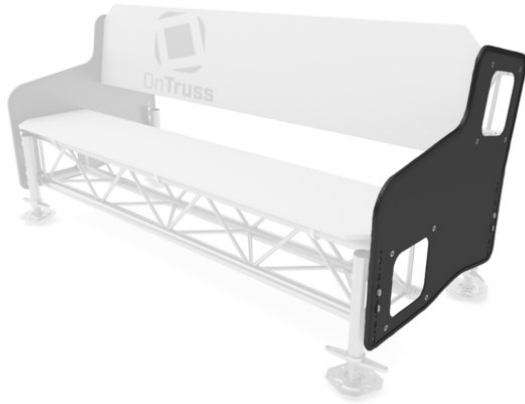

## Siesta SidePlate 4:4 bk

OnTruss EventBoard. One system. Many possibilities.

**Art. No.:** 60303232

GTIN:

**The article is no longer in our assortment.**

## Siesta SidePlate 4:4 bk

OnTruss EventBoard. One system. Many possibilities.

**Art. No.:** 60303232

GTIN:

### Features:

---

- Siesta SidePlate is the side plate for the OnTruss seating furniture 'Siesta'
- The seating is based on trusses and the OnTruss EventBoard
- Designed for two 4-point trusses made by any manufacturer
- No protruding parts
- Circumferential edge protection
- Mounting of Siesta Leg Basic / Premium by automatic locking
- Recommended for removing the foot: Siesta Leg ReleaseTool (sold separately)
- Coarse compensation of floor unevenness due to 5cm grid (max. 3/5 snap-in points)
- Fine height adjustment through scaffold spindle
- Max. recommended seat length in one unit: 8m
- Opening degree when connecting two sofas using 'Siesta Leg Premium' (closed version / open version): 0°-100° / 0°-50°
- 2 SidePlates are required per sofa
- Made in Germany