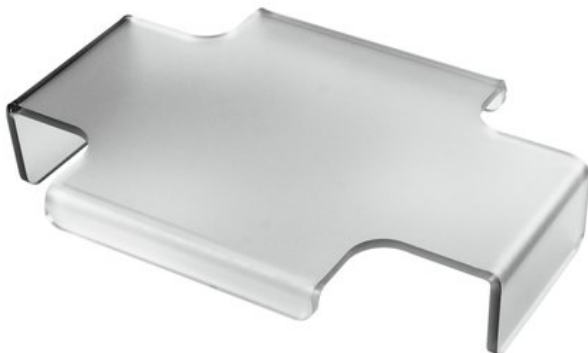

TRUSS4BARS Truss tray 210x305x50mm/6mm

Converts a truss construction in a bar

Art. No.: 60303094

GTIN: 788400323515

List price: 77.23 €

incl. 19% VAT.

Features:

- For all trusses with external dimensions of 290 mm
- Made of light permeable material
- Easy installation
- Made in Germany
- For application areas such as: Small rental; Party room; Trade fair construction; Rental; Clubs/dancing school

Logistic

EAN / GTIN: 788400323515

Weight: 0,93 kg

Length: 0.51 m

Width: 0.34 m

Height: 0.08 m

Technical specifications:

Setup: Easy installation

Color: Clear

Dimensions: Length: 30 cm
Width: 20,80 cm
Depth: 5,80 cm

Weight: 460 g