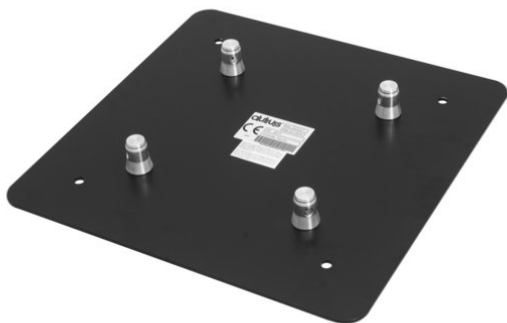

QUADLOCK End Plate SQQGP-Male 50cm x 50cm

Robust truss system

Art. No.: 6030298D

GTIN: 4026397644111

The article is no longer in our assortment.

QUADLOCK End Plate SQQGP-Male 50cm x 50cm

Robust truss system

Art. No.: 6030298D

GTIN: 4026397644111

Features:

- High stability
- High-quality aluminum-tubes with 50 mm in diameter
- Low weight
- Easy installation as the cross-beams do no longer need to be screwed on
- Easy installation
- Trusspipe: 50 mm
- Made in Europe
- For application areas such as: Theater; Trade fair and shop fitting; Clubs/dancing school