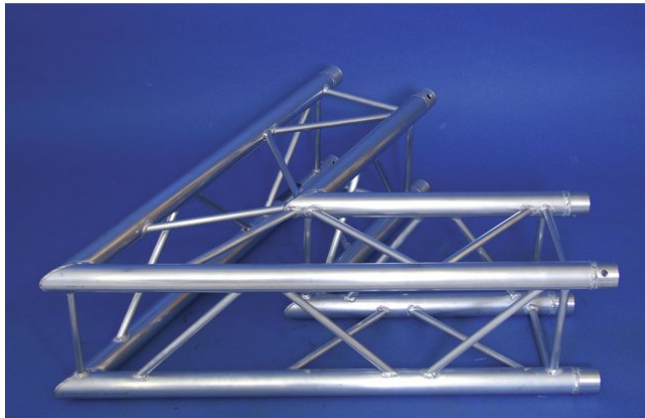

## QUADLOCK QQC-20 2-way-corner 60°

4-point truss system

**Art. No.: 60302960**

GTIN: 4026397092363

**The article is no longer in our assortment.**

## QUADLOCK QQC-20 2-way-corner 60°

4-point truss system

**Art. No.: 60302960**

GTIN: 4026397092363

### Features:

---

- High-quality aluminum-tubes with 50 mm in diameter
- Easy installation
- Low weight
- For exhibition and shop installers, discotheque and theatre installations