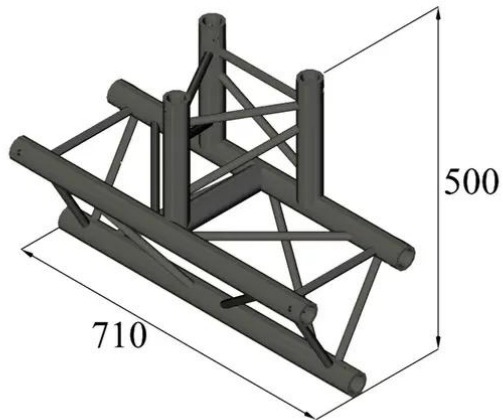

alutruss

TRILOCK S-PAT-38 3-way T-Piece

3-point truss system

Art. No.: 6030253W
GTIN: 4026397559569

alutruss

TRILOCK S-PAT-38 3-way T-Piece

3-point truss system

Art. No.: 6030253W
GTIN: 4026397559569

Features:

- Low weight
- Easy installation
- Trusspipe: 50 mm
- Made in Europe
- For application areas such as: Theater; Trade fair and shop fitting; clubs/dancing school