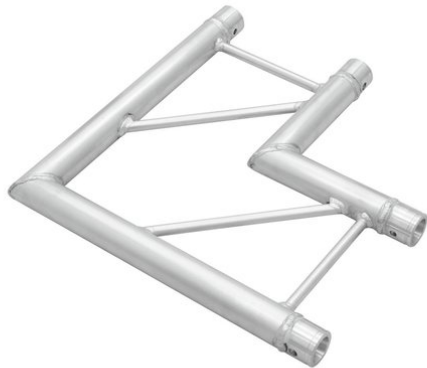

# alutruss

---

## BILOCK E-GL22 C21-H 2-way Corner 90°

**Art. No.: 6030209W**  
GTIN: 4026397572759

**List price: 148.75 €**  
incl. 19% VAT.

## BILOCK E-GL22 C21-H 2-way Corner 90°

**Art. No.: 6030209W**  
GTIN: 4026397572759

### Features:

---

- Direction Horizontal
- Trusspipe: 50 mm
- Made in Europe
- Package contents
- 1 x connection Set