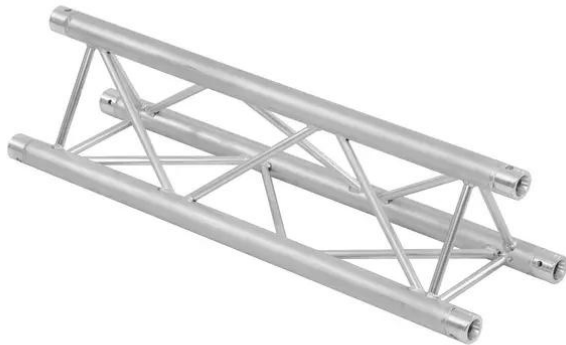

TRILOCK QTTR-2500 3-way cross beam

3-point truss system

Art. No.: 60301825

GTIN: 4026397092202

TRILOCK QTTR-2500 3-way cross beam

3-point truss system

Art. No.: 60301825

GTIN: 4026397092202

Features:

- High-quality aluminum-tubes with 50 mm in diameter
- Easy installation
- Low weight
- For exhibition and shop installers, discotheque and theatre installations
- For further information about this product, please refer to the Data Sheet under "Downloads"