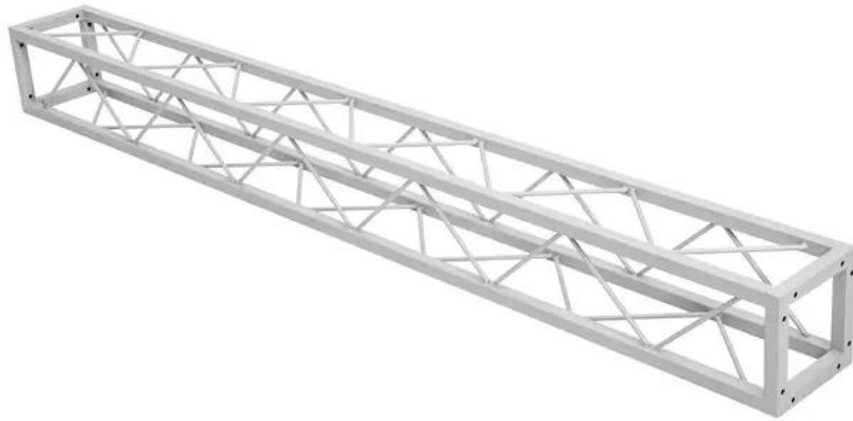

DECOTRUSS Quad ST-2000 Truss sil

Decorative square crossbar

Art. No.: 60112435

GTIN: 4026397665840

Features:

- Small decorative truss
- Silvergrey coating for a classic high-tech look
- Small packing size of 20 cm
- Particularly easy installation with M8 screw
- Easily create trendy designs
- Achieve dramatic effects in combination with appropriate lighting, lush greenplants, brass elements and white as a strong contrast
- Please order matching screw set separately
- Available in differend lengths
- For application areas such as: Shop fitting; mobile djs / entertainer; installation

Logistic

EAN / GTIN: 4026397665840

Weight: 11,40 kg

Length: 0.22 m

Width: 0.22 m

Heigth: 2.03 m

Bulky product

Technical specifications:

Color: Silvergrey, matte, powder-coated

Strut diameter x thickness: 8 mm full material

Dimensions: Length: 200 cm
Width: 20 cm
Depth: 20 cm

Weight: 10.30 kg

Scope of delivery:
