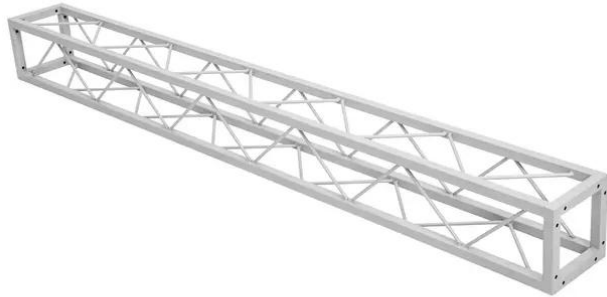

Quad ST-2000 Truss sil

Decorative square crossbar

Art. No.: 60112435

GTIN: 4026397665840

Quad ST-2000 Truss sil

Decorative square crossbar

Art. No.: 60112435

GTIN: 4026397665840

Features:

- Small decorative truss
- Silvergrey coating for a classic high-tech look
- Small packing size of 20 cm
- Particularly easy installation with M8 screw
- Easily create trendy designs
- Achieve dramatic effects in combination with appropriate lighting, lush greenplants, brass elements and white as a strong contrast
- Please order matching screw set separately
- Available in differend lengths
- For application areas such as: Shop fitting; mobile djs / entertainer; installation