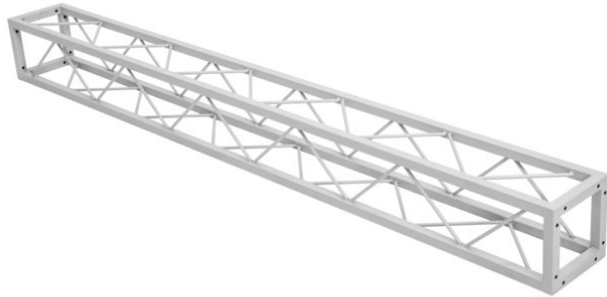

Quad ST-2000 Truss sil

Decorative square crossbar

Art. No.: 60112435

GTIN: 4026397665840

List price: 148.75 €
incl. 19% VAT.

Quad ST-2000 Truss sil

Decorative square crossbar

Art. No.: 60112435

GTIN: 4026397665840

Features:

- Small decorative truss
- Silvergrey coating for a classic high-tech look
- Small packing size of 20 cm
- Particularly easy installation with M8 screw
- Easily create trendy designs
- Achieve dramatic effects in combination with appropriate lighting, lush greenplants, brass elements and white as a strong contrast
- Please order matching screw set separately
- Available in differend lengths
- For application areas such as: Shop fitting; mobile djs / entertainer; Installation