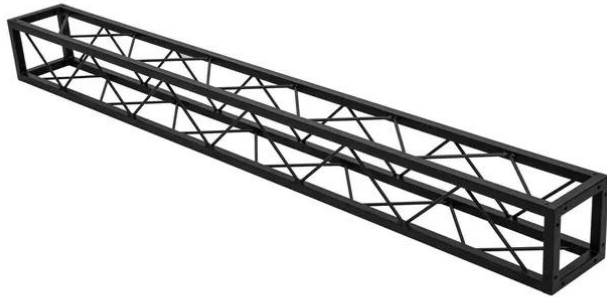

## Quad ST-2000 Truss bk

Decorative square crossbar

**Art. No.:** 60112430

GTIN: 4026397665833

### Features:

---

- Small decorative truss
- Small packing size of 20 cm
- Particularly easy installation with M8 screw
- Easily create trendy designs
- Achieve dramatic effects in combination with appropriate lighting, lush greenplants, brass elements and white as a strong contrast
- Please order matching screw set separately
- Available in differend lengths
- For application areas such as: Shop fitting; mobile djs / entertainer; installation