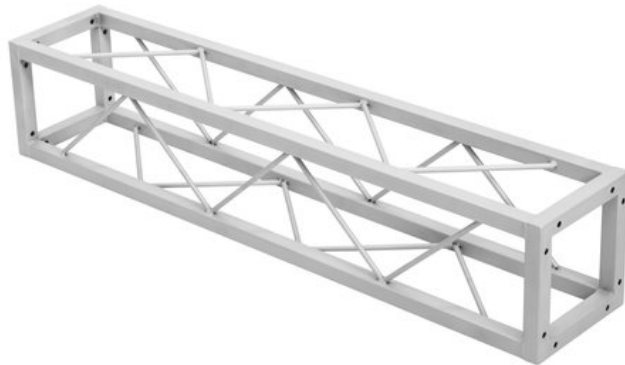

DECOTRUSS Quad ST-1000 Truss sil

Decorative square crossbar

Art. No.: 60112425

GTIN: 4026397665819

The article is no longer in our assortment.

Features:

- Small decorative truss
- Silvergrey coating for a classic high-tech look
- Small packing size of 20 cm
- Particularly easy installation with M8 screw
- Easily create trendy designs with the optional corner block
- Achieve great effects in combination with suitable lighting, plants and all kinds of props
- Please order matching screw set separately
- Available in different lengths
- For application areas such as: Shop fitting; mobile djs / entertainer; Installation

Logistic

EAN / GTIN: 4026397665819

Weight: 6,10 kg

Length: 0.22 m

Width: 0.22 m

Height: 1.03 m

Technical specifications:

Color: Silvergrey, matte, powder-coated

Strut diameter x thickness: 8 mm full material

Dimensions: Length: 1 m
Width: 20 cm
Depth: 20 cm

Weight: 5,40 kg