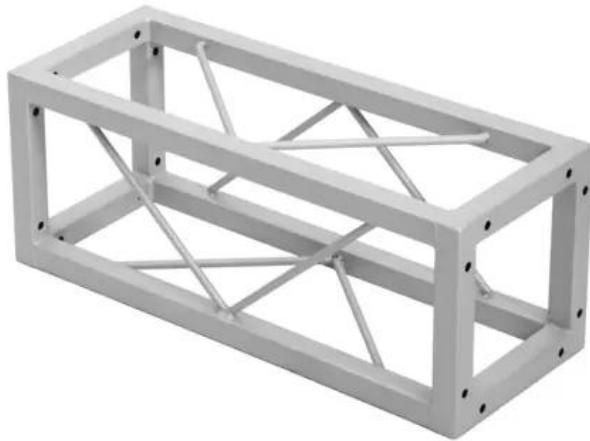

DECOTRUSS Quad ST-500 Truss sil

Decorative square crossbar

Art. No.: 60112415

GTIN: 4026397665796

Features:

- Small decorative truss
- Silvergrey coating for a classic high-tech look
- Small packing size of 20 cm
- Particularly easy installation with M8 screw
- Easily create trendy designs with the optional corner block
- Achieve great effects in combination with suitable lighting, plants and all kinds of props
- Please order matching screw set separately
- Available in different lengths
- For application areas such as: Shop fitting; mobile djs / entertainer; installation

Logistic

EAN / GTIN: 4026397665796

Weight: 3,40 kg

Length: 0.22 m

Width: 0.22 m

Height: 0.53 m

Technical specifications:

Color: Silvergrey, matte, powder-coated

Strut diameter x thickness: 8 mm full material

Dimensions: Length: 50 cm
Width: 20 cm
Depth: 20 cm

Weight: 3.00 kg

Scope of delivery:
