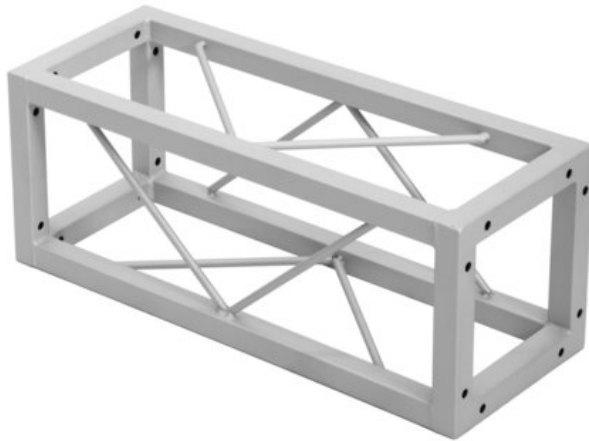

DECOTRUSS Quad ST-500 Truss sil

Decorative square crossbar

Art. No.: 60112415

GTIN: 4026397665796

The article is no longer in our assortment.

Features:

- Small decorative truss
- Silvergrey coating for a classic high-tech look
- Small packing size of 20 cm
- Particularly easy installation with M8 screw
- Easily create trendy designs with the optional corner block
- Achieve great effects in combination with suitable lighting, plants and all kinds of props
- Please order matching screw set separately
- Available in different lengths
- For application areas such as: Shop fitting; mobile djs / entertainer; Installation

Logistic

EAN / GTIN: 4026397665796

Weight: 3,40 kg

Length: 0.22 m

Width: 0.22 m

Height: 0.53 m

Technical specifications:

Color: Silvergrey, matte, powder-coated

Strut diameter x thickness: 8 mm full material

Dimensions: Length: 50 cm
Width: 20 cm
Depth: 20 cm

Weight: 3,00 kg