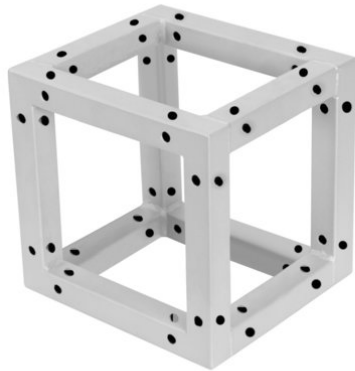

Quad Corner Block sil

Achieve dramatic effects in combination with appropriate lighting, lush greenplants, brass elements and white as a strong contrast

Art. No.: 60112405

GTIN: 4026397665772

List price: 39.15 €
incl. 19% VAT.

Quad Corner Block sil

Achieve dramatic effects in combination with appropriate lighting, lush greenplants, brass elements and white as a strong contrast

Art. No.: 60112405

GTIN: 4026397665772

Features:

- Silvergrey coating for a classic high-tech look
 - Small packing size of 20 cm
 - Particularly easy installation with M8 screw
 - Easily create trendy designs
 - Please order matching screw set separately
 - For application areas such as: Shop fitting; mobile djs / entertainer; Installation
- Package contents
- 1 x device