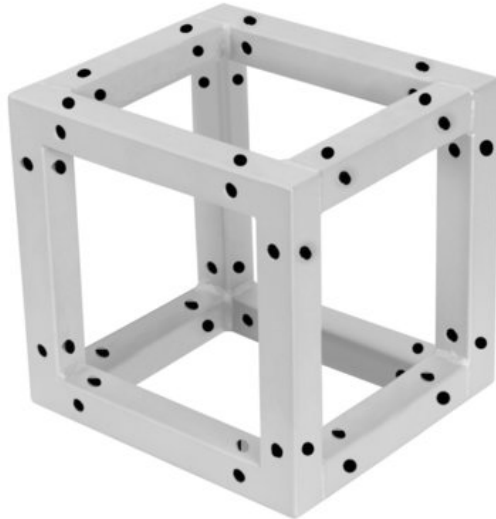

DECOTRUSS Quad Corner Block sil

Art. No.: 60112405

Achieve dramatic effects in combination with appropriate lighting, lush greenplants, brass elements and white as a strong contrast

List price: 39.15 €

incl. 19% VAT.

Features:

- Silvergrey coating for a classic high-tech look
- Small packing size of 20 cm
- Particularly easy installation with M8 screw
- Easily create trendy designs
- Please order matching screw set separately
- For application areas such as: Shop fitting; mobile djs / entertainer; Installation

Package contents

- 1 x device

Logistic

EAN / GTIN: 4026397665772

Weight: 1,70 kg

Length: 0.22 m

Width: 0.22 m

Height: 0.23 m

Technical specifications:

Color: Silvergrey, matte, powder-coated

Dimensions: Length: 20 cm

Width: 20 cm

Depth: 20 cm

Weight: 1,50 kg