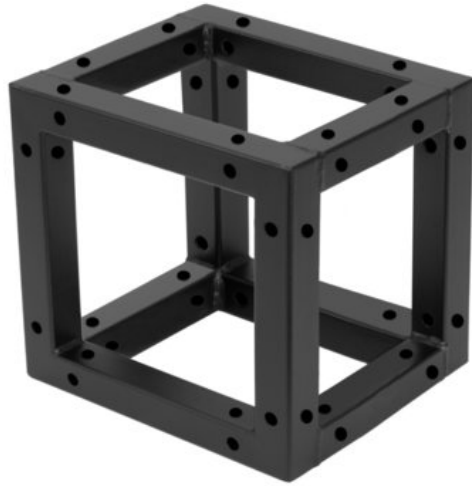

## DECOTRUSS Quad Corner Block bk

Accessory element for DECOTRUSS Quad - the decorative truss system

Art. No.: 60112400

GTIN: 4026397665765

**List price: 35.58 €**

incl. 19% VAT.

### Features:

- Small packing size of 20 cm
- Particularly easy installation with M8 screw
- Easily create trendy designs
- Achieve dramatic effects in combination with appropriate lighting, lush greenplants, brass elements and white as a strong contrast
- Please order matching screw set separately
- For application areas such as: Shop fitting; mobile djs / entertainer; Installation

### Logistic

EAN / GTIN: 4026397665765

Weight: 1,70 kg

Length: 0.22 m

Width: 0.22 m

Heigh: 0.23 m

### Technical specifications:

Material: Steel (powder-coated)

Color: Black, powder-coated

Dimensions: Length: 20 cm

Width: 20 cm

Depth: 20 cm

Weight: 1,50 kg