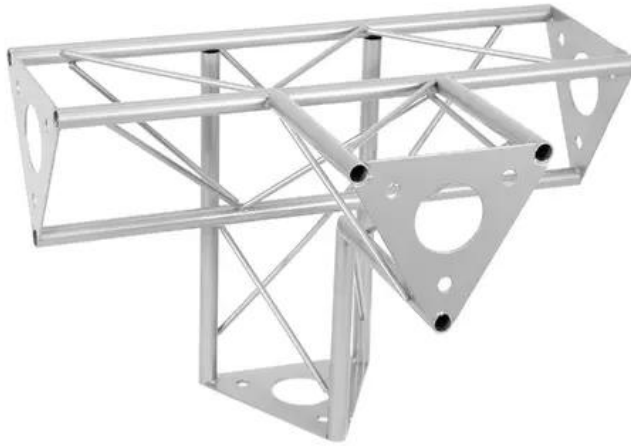

DECOTRUSS SAT-42 4-way piece V silver

The decorative trussing

Art. No.: 60112244

GTIN: 4026397658705

Features:

- Phantastic creations through a variety of crossbeams and corners
- DECOTRUSS constructions are meant as design elements
- Easy to assemble
- Trusspipe: 15 mm
- For application areas such as: Shop fitting; Trade fair and shop fitting

Logistic

EAN / GTIN: 4026397658705

Weight: 2,24 kg

Length: 0.45 m

Width: 0.30 m

Heigh: 0.30 m

Technical specifications:

Setup:	Easy to assemble
Trusspipe:	15 mm x 1.5 mm
Material:	Steel (powder-coated)
Color:	Alu colored, powder-coated
Strut diameter x thickness:	5 mm solid matter
Dimensions:	Length: 45 cm Width: 30 cm Height: 30 cm
Weight:	2.19 kg