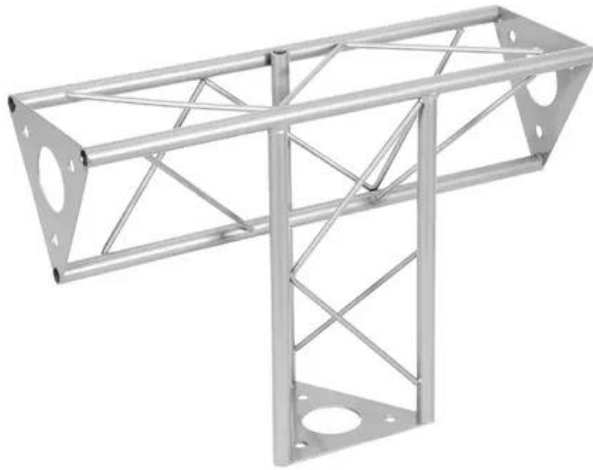

DECOTRUSS SAT-35 T-piece 3-way vertical

The decorative trussing

Art. No.: 60112224

GTIN: 4026397658668

Features:

- Phantastic creations through a variety of crossbeams and corners
- DECOTRUSS constructions are meant as design elements
- Easy to assemble
- Trusspipe: 15 mm
- For application areas such as: Shop fitting; Trade fair and shop fitting

Logistic

EAN / GTIN: 4026397658668

Weight: 1,80 kg

Length: 0.41 m

Width: 0.30 m

Heigth: 0.15 m

Technical specifications:

Setup:	Easy to assemble
Trusspipe:	15 mm x 1.5 mm
Material:	Steel (powder-coated)
Color:	Alu colored, powder-coated
Strut diameter x thickness:	5 mm solid matter
Dimensions:	Length: 45 cm Width: 30 cm Height: 15 cm
Weight:	1.75 kg

Scope of delivery:

1 x truss

1 x user manual