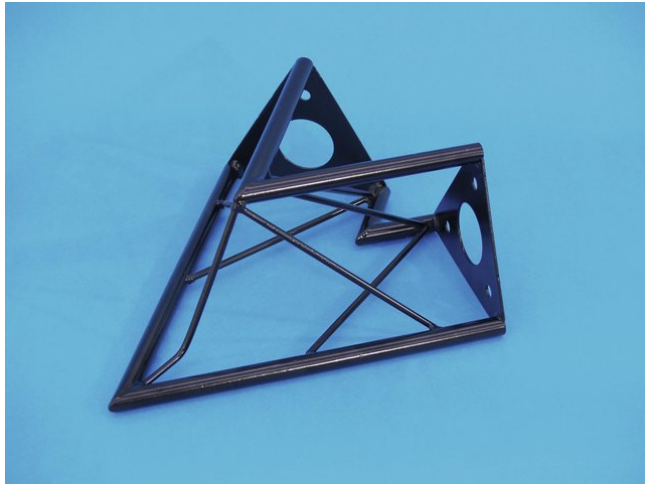

corner 2-way 60° SAC 20 black

The decorative trussing

Art. No.: 60112076

GTIN: 4026397243475

The article is no longer in our assortment.

corner 2-way 60° SAC 20 black

The decorative trussing

Art. No.: 60112076

GTIN: 4026397243475

Features:

- Easy installation
- The DECOTRUS elements are connected with each other by three M8 screws
- Phantastic creations through a variety of crossbeams and corners
- DECOTRUS can be suitable for shop installers, fair installers etc in order to create individual design-elements
- DECOTRUS is available in silver or black
- DECOTRUS constructions are meant as design-elements
- Please respect the regulations in respect to trussing constructions