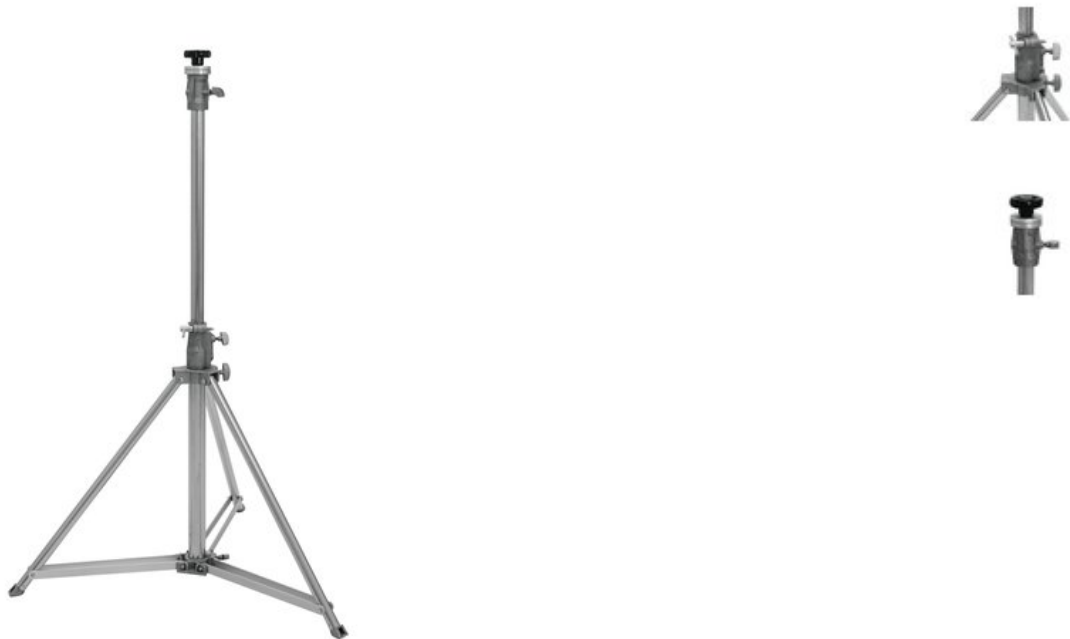

EUROLITE STV-200 Follow Spot Stand, Stainless Steel

PRO version with ball bearing head, maximum load 50 kg, maximum height 160 cm

Art. No.: 59007123

GTIN: 4026397646115

The article is no longer in our assortment.

Features:

- Professional follow stand for mobile lighting systems
- Stand head lies on a ball-bearing
- Heavy-duty stainless steel version for extra stability and safety
- Easy handling
- Safety ring for height adjustment
- Adjustable height

Logistic

EAN / GTIN: 4026397646115

Weight: 7,00 kg

Length: 1.10 m

Width: 0.18 m

Height: 0.17 m

Technical specifications:

Maximum carrying capacity:	50 kg
Height:	Maximum: 160 cm Minimum: 110 cm
Attachment system:	M12 thread
Type (general stands):	Light stand/manual
Material:	Aluminum; stainless steel
Color:	Silver
Weight:	6,30 kg