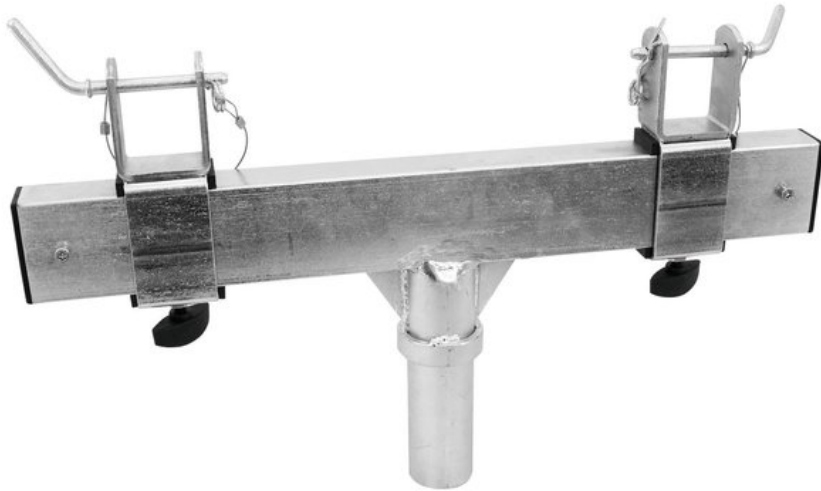

## EUROLITE TAH-35L-A2 Truss Adapter for STC-550

Adapter from 15 - 54,5 cm, maximum load WLL 500 kg

Art. No.: 59007082

GTIN: 4026397528107

**List price: 65.33 €**

incl. 19% VAT.

### Features:

- Truss adapter for truss systems up to 55 mm diameter
- Adjustable clamps

### Technical specifications:

Maximum load BGV C1 (8-fold):	250 kg
Max. load WLL (4-fold):	500 kg
Width:	Maximum: 54,5 cm Minimum: 15 cm
Attachment system:	Ø 54 mm
Type (general stands):	Accessory
Material:	Steel
Dimensions:	Width: 63 cm Depth: 7 cm Height: 3,80 cm
Weight:	5,25 kg

### Logistic

EAN / GTIN: 4026397528107

Weight: 5,55 kg

Length: 0.39 m

Width: 0.07 m

Height: 0.64 m